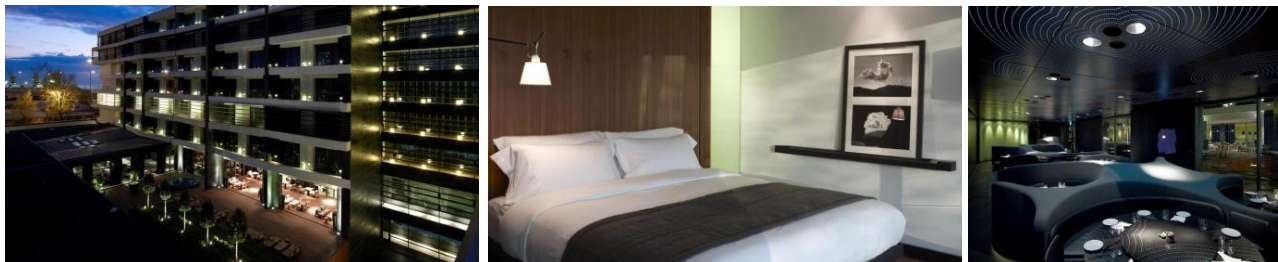

Above rates include all legal taxes and buffet breakfast

Conveniently situated on the harbor of Thessaloniki, within easy reach of the city centre, The Met Hotel provides outstanding comfort and sophisticated amenities for business and leisure travelers. This contemporary hotel features 212 guestrooms and suites, 13 meeting rooms, gourmet restaurants, atmospheric bars, a fabulous spa and other facilities and services that ensure an unforgettable stay. Innovative décor, impeccable service and personalized attention to detail reflect a refined business ambience and timeless elegance. The Hotel is just 1.8 km away from Aristotelous central square. Free shuttle service to the city centre is available. Free private parking is possible on site.